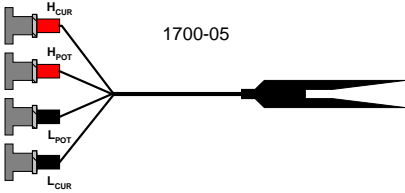

# LCR Product Accessories

11021, 11025 LCR Meters

## 11021, 11025 LCR Meters

Accessory		Instrument	
Part #	Description	11021	11025
1700-01	Axial/Radial Component Test Fixture	X	X
1700-02	Remote Component Test Fixture	X	X
1700-03	Kelvin Clip Leads (1 meter)	X	X
1700-04	BNC/Banana to Alligator Lead Set	X	
1700-05	Chip Component Tweezers	X	
1700-07	Kelvin Clip Leads (2 meters)	X	