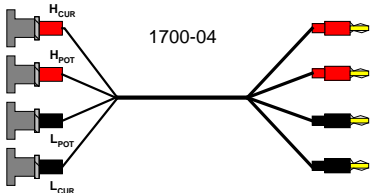

# LCR Product Accessories

11021, 11025 LCR Meters

## 11021, 11025 LCR Meters

Accessory		Instrument	
Part #	Description	11021	11025
1700-01	Axial/Radial Component Test Fixture	X	X
1700-02	Remote Component Test Fixture	X	X
1700-03	Kelvin Clip Leads (1 meter)	X	X
1700-04	BNC/Banana to Alligator Lead Set	X	
1700-05	Chip Component Tweezers	X	
1700-07	Kelvin Clip Leads (2 meters)	X	