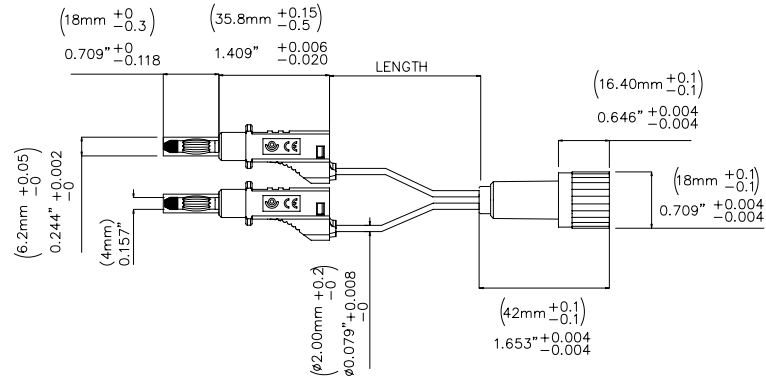

Models 72908

IEC Insulated BNC (M) to stackable/retractable

Features

- IEC Insulated BNC (M) to stackable/retractable 4 mm plugs
- Length 10in (25cm)

Materials

- Connector body: Nickel plated Brass
- Center Contact: Gold Plated Brass
- Dielectric: White PTFE
- Plug spring: Nickel plated bronze Beryllium copper.
- Plug Body: Nickel plated Brass
- Insulation: Nylon
- Wire: Silicone

Specifications

Max Temperature	85°
Max Current	6A
Max Voltage	30 V AC / 70 V DC

Rating: *hands free testing* in controlled environment: 70Vrms max. For CE compliance: Not intended for hand-held use at voltages above 33Vrms/70Vdc

Ordering Information

Model: 72908

Distribuido Por:
www.finaltest.com.mx
Calle del Ebano #16625
Tijuana B.C. Mexico
Tel. (664)681-1130
Tel. 01800 027-4848
ventas@final-test.net

All dimensions are in inches. Tolerances (except noted): .xx = ±.02" (.51 mm), .xxx = ±.005" (.127 mm). All specifications are to the latest revisions. Specifications are subject to change without notice. Registered trademarks are the property of their respective companies.