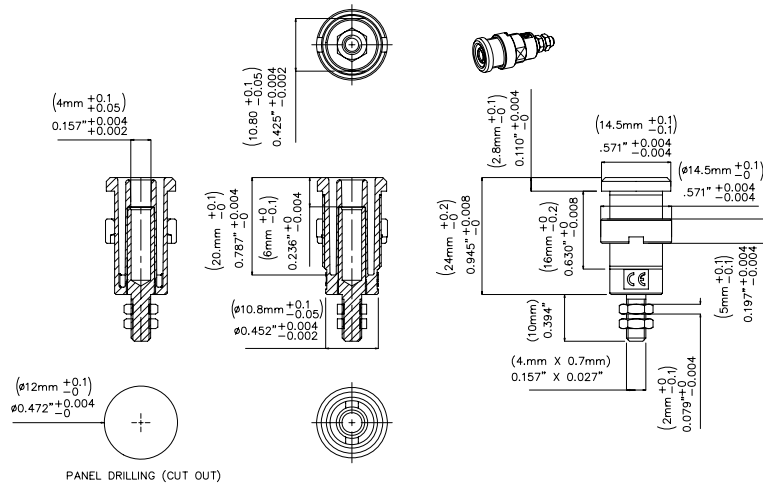

Models 72912
Panel Mt IEC1010 Banana Jacks for Sheathed Plugs

Features

- Panel Mt IEC1010 4mm (0.16in) jack for sheathed banana plugs, threaded stud.

Materials

- Body: Polyamide.
- Nut: Nickel plated
- Pin: Gold plated Nickel brass.
- Pin hex nuts: Gold Plated brass

Ordering Information

Model: 72912-Color sold in packages of 10 pieces.
Available colors: Black (-0), Red (-2)

Specifications

Max Current	36A
Max Voltage	1000 V CAT III

M4 x 0.7 nut: Screwing torque nuts 30Ncm Max.

Distribuido Por:
www.finaltest.com.mx
Calle del Ebanó #16625
Tijuana B.C. Mexico
Tel. (664)681-1130
Tel. 01800 027-4848
ventas@final-test.net

All dimensions are in inches. Tolerances (except noted): .xx = ±.02" (.51 mm), .xxx = ±.005" (.127 mm). All specifications are to the latest revisions. Specifications are subject to change without notice. Registered trademarks are the property of their respective companies.