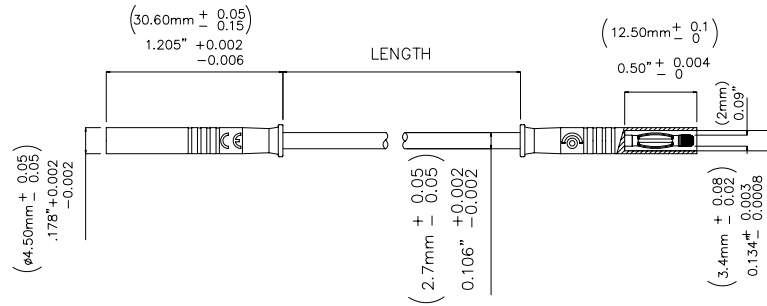

Models 72919
2mm SAFETY Sheathed Patch Cords

Features

- 2mm Male to male straight fixed safety patch cord mates with 2mm jacks.

Materials

- Wire Insulation: PVC
- Plug Body: Nickel plated Brass
- Plug Insulation: Polypropylene
- Plug Tip Insulation: Polysulfone

Ordering Information

Model: 72919-Length-Color
 Available lengths: 20 inches (-20) or 39 inches (-39)
 Available colors: Black (-0) or red (-2)

Specifications

Max Current	10A
Max Voltage	33 Vrms / 70 Vdc
Temperature	-20° C + 80° C
Max Resistance	0.02Ω

Distribuido Por:
 www.finaltest.com.mx
 Calle del Eban #16625
 Tijuana B.C. Mexico
 Tel. (664)681-1130
 Tel. 01800 027-4848
 ventas@final-test.net

All dimensions are in inches. Tolerances (except noted): .xx = ±.02" (.51 mm), .xxx = ± .005" (.127 mm). All specifications are to the latest revisions. Specifications are subject to change without notice. Registered trademarks are the property of their respective companies.