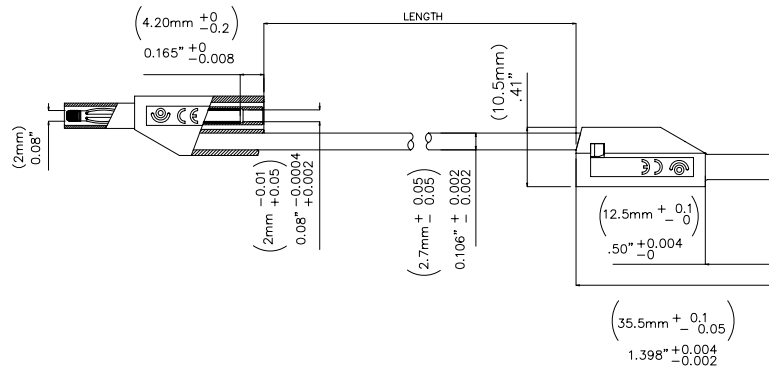

Model 72920
2mm SAFETY Sheathed Patch Cords

Features

- Multi-stacking 2mm safety sheathed male/male patch cord, PVC
- Rating: 600V Cat II
- 10A Max.

Materials

- Plug Body: Nickel Plated Brass
- Spring: Nickel plated Beryllium copper
- Spring tip: Polysulfone
- Insulation: Polpropylene.
- Wire Insulation: PVC.

Ordering Information

Model: 72920-Length-Color
 Lengths: 20 inch (50cm) or 39in (100mm)
 Colors: Black (-0) or Red (-2)

Specifications

Operating Temperature	-20 °C to +80 °C
Max Current	10A
Max Voltage	600 V CAT II
Max Resistance	15 m Ω at 20 inch 20 m Ω at 39 inch

Distribuido Por:
 www.finaltest.com.mx
 Calle del Eban #16625
 Tijuana B.C. Mexico
 Tel. (664)681-1130
 Tel. 01800 027-4848
 ventas@final-test.net

All dimensions are in inches. Tolerances (except noted): .xx = ±.02" (.51 mm), .xxx = ±.005" (.127 mm). All specifications are to the latest revisions. Specifications are subject to change without notice. Registered trademarks are the property of their respective companies.