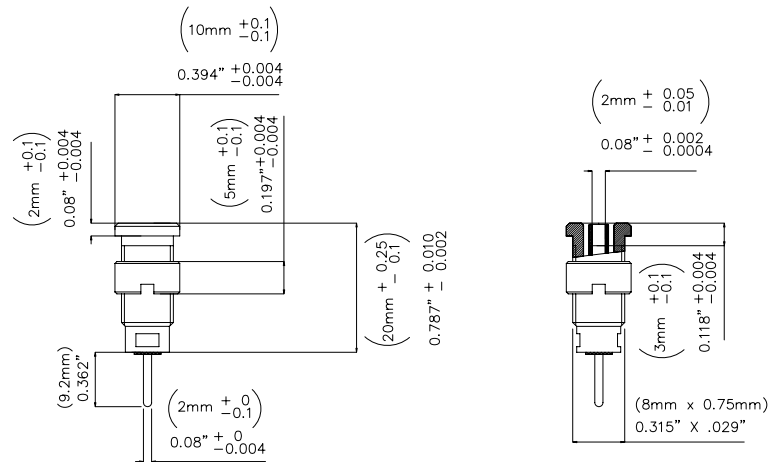

Model 72921
2mm SAFETY Sheathed Jack

Features

- Mates to 2mm shrouded plugs
- Safety Sheath Jack
- Safety Rating 600 V CAT II
- 1.9mm wire wrap connecting pin

Materials

- Body: Polyamide.
- Pin: Nickel plated brass.
- Nut: Nickel plated

Ordering Information

Model: Model 72921-Color
Standard colors: -0 (Black), -2 (Red)

Specifications:

Max Current	10A
Max Voltage	600 V CAT II
Max Resistance	Less than 5 mΩ

Distribuido Por:
www.finaltest.com.mx
Calle del Ebano #16625
Tijuana B.C. Mexico
Tel. (664)681-1130
Tel. 01800 027-4848
ventas@final-test.net

All dimensions are in inches. Tolerances (except noted): .xx = ±.02" (.51 mm), .xxx = ±.005" (.127 mm). All specifications are to the latest revisions. Specifications are subject to change without notice. Registered trademarks are the property of their respective companies.