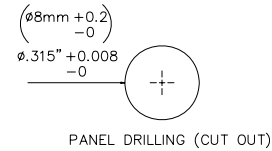

Model 72921
2mm SAFETY Sheathed Jack

Features

- Mates to 2mm shrouded plugs
- Safety Sheath Jack
- Safety Rating 600 V CAT II
- 1.9mm wire wrap connecting pin

Materials

- Body: Polyamide.
- Pin: Nickel plated brass.
- Nut: Nickel plated

Ordering Information

Model: Model 72921-Color
Standard colors: -0 (Black), -2 (Red)

Specifications:

Max Current	10A
Max Voltage	600 V CAT II
Max Resistance	Less than 5 mΩ

Distribuido Por:
www.finaltest.com.mx
Calle del Ebano #16625
Tijuana B.C. Mexico
Tel. (664)681-1130
Tel. 01800 027-4848
ventas@final-test.net

All dimensions are in inches. Tolerances (except noted): .xx = ±.02" (.51 mm), .xxx = ±.005" (.127 mm). All specifications are to the latest revisions. Specifications are subject to change without notice. Registered trademarks are the property of their respective companies.