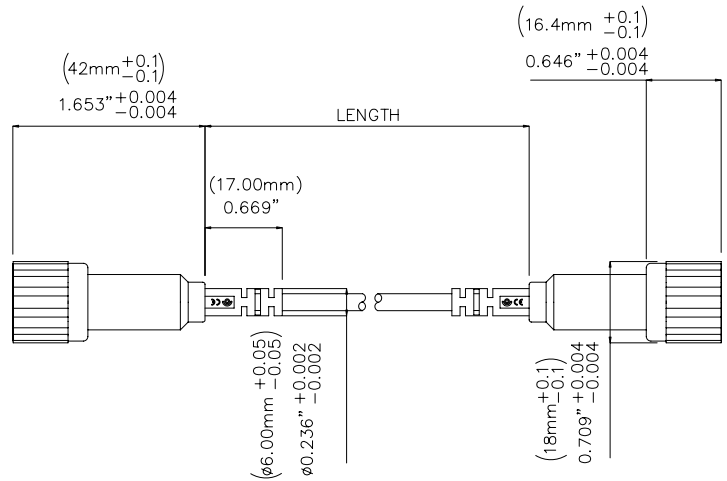

Models 72926
IEC Insulated BNC Male 50 ohm Cable

Features

- IEC Insulated BNC Male to BNC Male 50 ohm cable.

Materials

- Connector body: Nickel plated Brass
- Center Contact: Gold Plated Brass
- Dielectric: White PTFE

Ordering Information

Model: 72926-C-Length
Available Lengths: 40 inches (-40) or 80 inches (-80)

Specifications

Max Current	3 A Max
Max Voltage	500 V CAT I 150 V CAT III
Cable	50 Ω

Distribuido Por:
www.finaltest.com.mx
Calle del Eban #16625
Tijuana B.C. Mexico
Tel. (664)681-1130
Tel. 01800 027-4848
ventas@final-test.net

All dimensions are in inches. Tolerances (except noted): .xx = $\pm 0.02''$ (.51 mm), .xxx = $\pm 0.005''$ (.127 mm). All specifications are to the latest revisions. Specifications are subject to change without notice. Registered trademarks are the property of their respective companies.