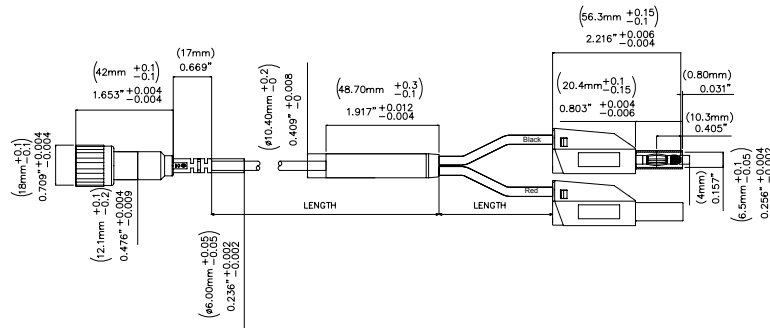

**Models 72927
Insulated BNC (M) / 4mm Plugs**

Features

- Insulated BNC (M) / 4mm Plugs, 50Ω

Materials

Connector:

- Connector body: Nickel plated Brass
- Center Contact: Gold Plated Brass
- Dielectric: White PTFE

Plugs:

- Plug spring: Nickel plated bronze Beryllium copper.
- Plug Body: Nickel plated Brass
- Insulation Tip: Polysulfone
- Plug Insulation: Polypropylene
- Wire: PVC Jacket

Ordering Information

Model: 72927-C-Length

Available Lengths: 40 inches (-40) or 80 inches (-80)

Specifications

Max Current	3 A Max
Max Voltage	500 V CAT I 150 V CAT III
Cable	50 Ω

Distribuido Por:
www.finaltest.com.mx
Calle del Ebano #16625
Tijuana B.C. Mexico
Tel. (664)681-1130
Tel. 01800 027-4848
ventas@final-test.net

All dimensions are in inches. Tolerances (except noted): .xx = ±.02" (.51 mm), .xxx = ±.005" (.127 mm). All specifications are to the latest revisions. Specifications are subject to change without notice. Registered trademarks are the property of their respective companies.