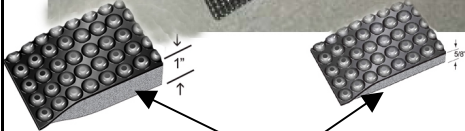

Botron High Quality Type RC **B4723** Relax Comfort anti-fatigue mats and rolls in two thickness 5/8" and 1". The unique molded domed surface provides the simplest and most effective way to reduce worker fatigue. The conductive top surface with a sponge base encourages subtle movement of leg and calf muscles which in turn promotes blood flow. We offer many sizes (see below). When you need to stand on the floor this product provides a static safe anti fatigue work area. Meets ANSI/ESD and EIA-625 ESD standards. Cut mats come with **B9201** floor ground; rolls do not come with grounding hardware. **Disclaimer.** All statements of technical information are believed to be true and are based upon tests we believe to be reliable. The proper use and application for this product must be the responsibility of the user. The statements herein shall have no force or effect.

Molded Domed surface
5/8" Heavy Duty
1" Super Duty

Molded edges on 4 sides

Molded Domed Anti-Fatigue

Foam underside

Cut mats come with **B9701** floor mat ground
 Runners, must order grounding hardware separately
 Always let mat lay-out for 24-48 hours

B9701

PROPERTIES	SPECIFICATIONS
------------	----------------

Material:	Vinyl & Foam
Thickness:	5/8" (HD) & 1"(SD)
RTG:	10 ⁵ -10 ⁶
RTT:	10 ⁵ -10 ⁶
Charge Decay:	<0.01Sec
Texture:	Molded Domed
Color:	Black
Sizes:	2'x3', 3'x5', 3'x25', 3'x75',4'x75'
Testing:	100volts @ 50% relative humidity