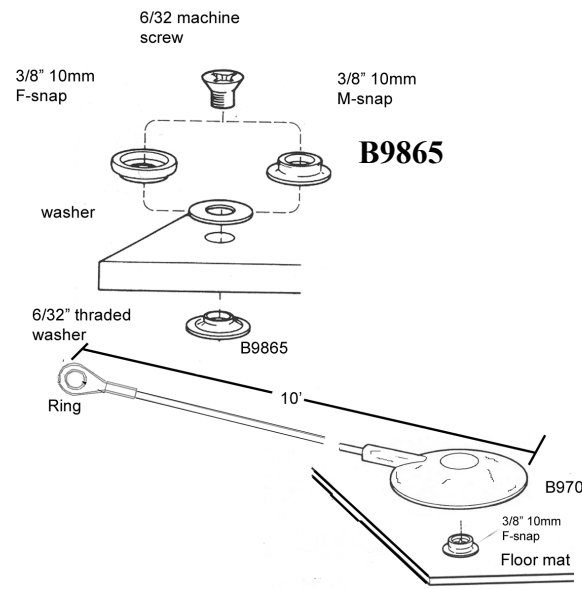

B9867

B9868

B9715

Adapter from 3/8" Male stud to 3/8" Female stud

Adapter from 3/8" Female stud to Male stud

B9701

B9841
Alligator clip

B9880
Ring terminal

- B9880** Ring terminal to banana
- B9849** 3/8" 10mm female snaps and rivets
- B9848** 3/8" 10mm male snaps and rivets
- B9867** 3/8" 10mm female push and clinch snap
- B9868** 3/8" 10mm male push and clinch snap
- B9865** Universal snap kit with 3/8" male and female snaps
- B9738** 10' long 3/8" male stud straight wire ground to ring with one meg resistor
- B9830** Adapter 3/8" male stud to 3/8" female stud
- B9831** Adapter 3/8" female to 3/8" male stud
- B9701** 10' Floor mat ground with 3/8" male stud