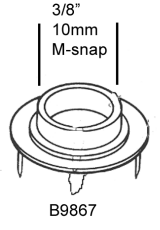

B9867

B9868

B9715

Adapter from 3/8" Male stud to 3/8" Female stud

Adapter from 3/8" Female stud to Male stud

B9701

B9841
Alligator clip

B9880
Ring terminal

- B9880** Ring terminal to banana
- B9849** 3/8" 10mm female snaps and rivets
- B9848** 3/8" 10mm male snaps and rivets
- B9867** 3/8" 10mm female push and clinch snap
- B9868** 3/8" 10mm male push and clinch snap
- B9865** Universal snap kit with 3/8" male and female snaps
- B9738** 10' long 3/8" male stud straight wire ground to ring with one meg resistor
- B9830** Adapter 3/8" male stud to 3/8" female stud
- B9831** Adapter 3/8" female to 3/8" male stud
- B9701** 10' Floor mat ground with 3/8" male stud