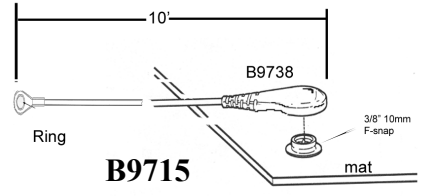

B9867

B9868

B9715

Adapter from 3/8" Male stud to 3/8" Female stud

Adapter from 3/8" Female stud to Male stud

B9701

B9841
Alligator clip

B9880
Ring terminal

- B9880** Ring terminal to banana
- B9849** 3/8" 10mm female snaps and rivets
- B9848** 3/8" 10mm male snaps and rivets
- B9867** 3/8" 10mm female push and clinch snap
- B9868** 3/8" 10mm male push and clinch snap
- B9865** Universal snap kit with 3/8" male and female snaps
- B9738** 10' long 3/8" male stud straight wire ground to ring with one meg resistor
- B9830** Adapter 3/8" male stud to 3/8" female stud
- B9831** Adapter 3/8" female to 3/8" male stud
- B9701** 10' Floor mat ground with 3/8" male stud