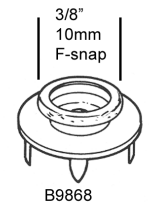

B9867

B9868

B9715

Adapter from 3/8" Male stud to 3/8" Female stud

Adapter from 3/8" Female stud to Male stud

B9701

B9841
Alligator clip

B9880
Ring terminal

- B9880** Ring terminal to banana
- B9849** 3/8" 10mm female snaps and rivets
- B9848** 3/8" 10mm male snaps and rivets
- B9867** 3/8" 10mm female push and clinch snap
- B9868** 3/8" 10mm male push and clinch snap
- B9865** Universal snap kit with 3/8" male and female snaps
- B9738** 10' long 3/8" male stud straight wire ground to ring with one meg resistor
- B9830** Adapter 3/8" male stud to 3/8" female stud
- B9831** Adapter 3/8" female to 3/8" male stud
- B9701** 10' Floor mat ground with 3/8" male stud