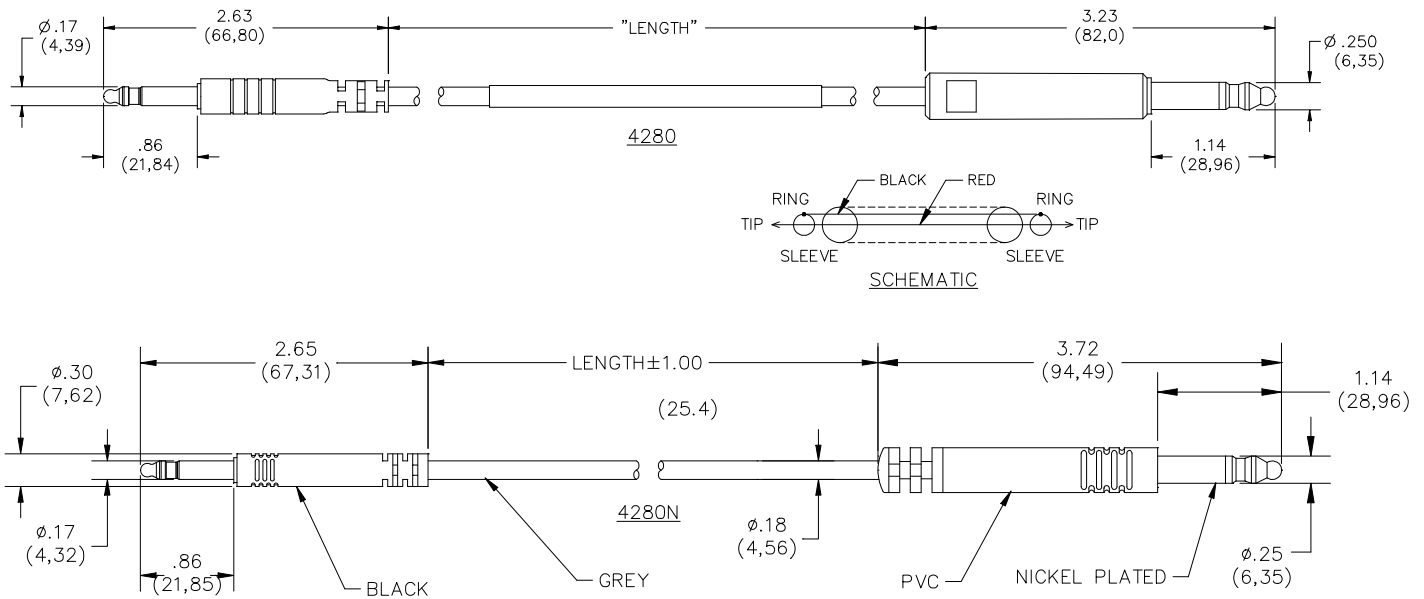

Model 4280 and 4280N WE=310 (PJ-051) To Bantam Miniature Phone Plug

FEATURES:

- Shielded cable to reduce noise
- WE-310 and Bantam Plugs molded to the cable for optimum durability

MATERIALS:

Plugs – (4280) Brass, unplated

(4280N) Brass, nickel plated

Cable – 2 Conductor shielded twisted pair, PVC jacket and insulation

RATINGS:

Operating Voltage: 300 VRMS Max.

Operating Temperature: +50°C to (+122°F) Max.

Current: 3.36 Amperes @ 25°C

Nominal Capacitance Shield Conductors: 720pf

Nominal Capacitance Between Conductors: 420pf

ORDERING INFORMATION: XX = Length in inches

Model 4280-XX Standard Lengths 48" (1219 mm), 60" (1520 mm)

4280N-XX Standard Lengths 36" (914 mm)

All dimensions are in inches. Tolerances (except noted): .xx = ±.02" (.51 mm), .xxx = ±.005" (.127 mm).

All specifications are to the latest revisions. Specifications are subject to change without notice.